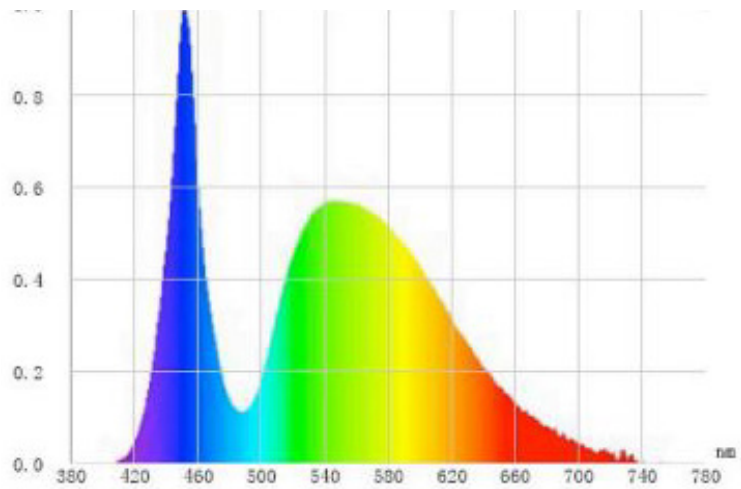

VIRIBRIGHT

- 📞 (951) 268-7095
- 📠 (951) 279-4202
- ✉ sales@viribright.us

391 N Main St, Ste 201
Corona, CA 92880

🌐 www.viribright.com