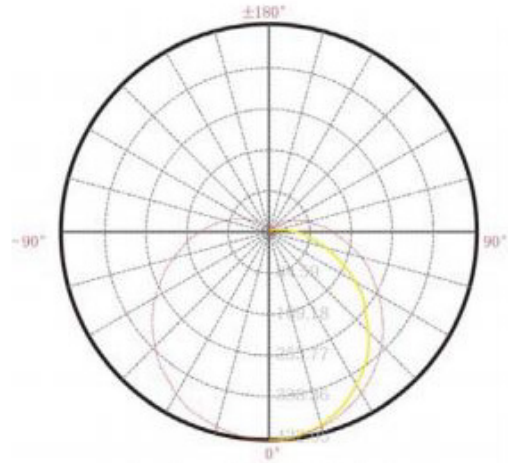

SPECIFICATIONS - 18W T8 4ft LED Tubes

SPECIFICATIONS	DETAILS
LIFESPAN	50,000 HRS
IP RATING	40
BEAM ANGLE	180°
THD	<20%
WARRANTY	5 YEARS
LUMENS	2200
WATTAGE	18W
CCT	4000K, 5000K, 6000K
CRI	>80
LIGHT EFFICIENCY	122 Lpw
DIMMING	NO
VOLTAGE	100-277 VAC
POWER FREQUENCY	50 Hz
LED CHIPS	EPISTAR
WORKING TEMPERATURE	-4° F - +131° F
POWER FACTOR	>0.9
CERTIFICATIONS	DLC, UL, CE, FCC

WIRING INSTALLATION :

PHOTOMETRIC DATA

Luminous intensity distribution (unit: cd)

VIRIBRIGHT

- 📞 (951) 268-7095
- 📠 (951) 279-4202
- ✉ sales@viribright.us

391 N Main St, Ste 201
Corona, CA 92880

🌐 www.viribright.com