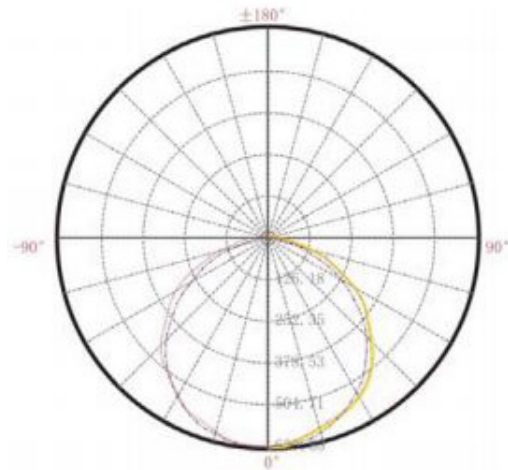

SPECIFICATIONS - 18W T8 4ft LED Tubes

SPECIFICATIONS	DETAILS
LIFESPAN	50,000 HRS
IP RATING	40
BEAM ANGLE	180°
THD	<20%
WARRANTY	5 YEARS
LUMENS	2200
WATTAGE	18W
CCT	4000K, 5000K, 6000K
CRI	>80
LIGHT EFFICIENCY	122 Lpw
DIMMING	NO
VOLTAGE	100-277 VAC
POWER FREQUENCY	50 Hz
LED CHIPS	EPISTAR
WORKING TEMPERATURE	-4° F - +131° F
POWER FACTOR	>0.9
CERTIFICATIONS	DLC, UL, CE, FCC

WIRING INSTALLATION :

PHOTOMETRIC DATA

Luminous intensity distribution (unit: cd)

VIRIBRIGHT

- 📞 (951) 268-7095
- 📠 (951) 279-4202
- ✉ sales@viribright.us

391 N Main St, Ste 201
Corona, CA 92880

🌐 www.viribright.com