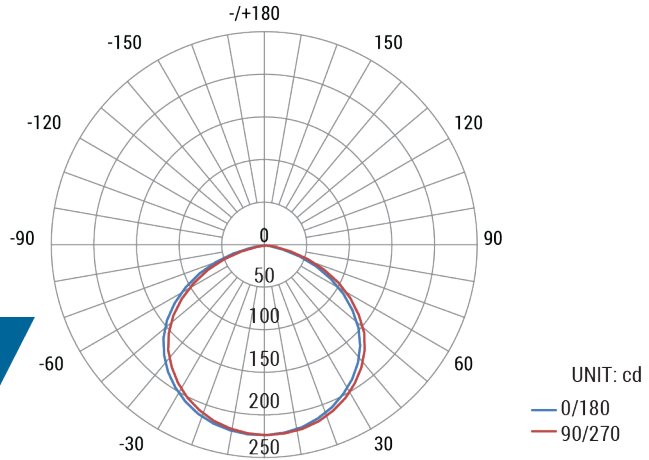

SPECIFICATIONS - 8W-700lm-3K-5K

Viribright LED residential downlights are taking the market by storm! Available in 4" and featuring color tunable technology that lets the user choose between 3000K, 4000K, or 5000K.

sales@viribright.us

355 E Rincon St, Ste 219
Corona, CA 92879

www.viribright.com

8W

**700
Lumens**

**3000K-5000K
CCT**

SPECIFICATIONS	DETAILS
LIFESPAN	50,000 HRS
IP RATING	40
WARRANTY	5 Years
THD	20%
LUMENS	700
WATTAGE	8
CCT	3000K-5000K
CRI	RA>90
LIGHT EFFICIENCY	88 Lpw
DIMMING	Triac dimming
VOLTAGE	120V
POWER FREQUENCY	50 Hz
BEAM ANGLE	120°
POWER FACTOR	>0.9
WORKING TEMPERATURE	-40° F - +122° F
CERTIFICATIONS	FCC,CE, UL, ROHS

LUMINOUS INTENSITY DISTRIBUTION DIAGRAM

DIMENSION

• Fits most 4" recessed housings

PHOTOMETRY

Fixture photometry has been conducted accredited testing laboratory in accordance with IESNA LM79-08.

OPTIONAL ACCESSORIES