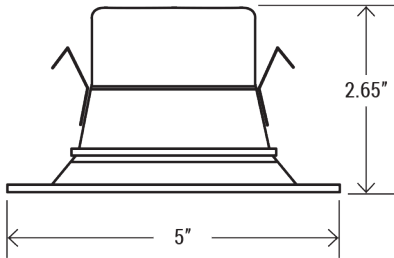

LUMINOUS INTENSITY DISTRIBUTION DIAGRAM

DIMENSION

• Fits most 4" recessed housings

PHOTOMETRY

Fixture photometry has been conducted accredited testing laboratory in accordance with IESNA LM79-08.

OPTIONAL ACCESSORIES