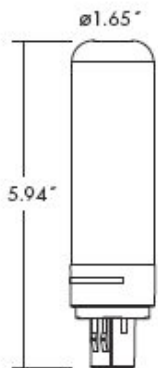

APPLICATIONS:

- Retail Stores
- Hotels
- Apartment Buildings

VIRIBRIGHT

📞 (951) 268-7095

📠 (951) 279-4202

✉ sales@viribright.us

📍 355 E Rincon St, Ste 219
Corona, CA 92879

🌐 www.viribright.com

8.5W

700 Lumens

2700K-6000K CCT

SPECIFICATIONS	DETAILS
LIFESPAN	25,000 HRS
IP RATING	20
WARRANTY	3 Years
THD	15%
LUMENS	700
WATTAGE	8.5W
CCT	2700K / 4000K / 6000K
CRI	RA>80
LIGHT EFFICIENCY	80 Lpw
DIMMING	no
VOLTAGE	100-285V
POWER FREQUENCY	50/60 Hz
BEAM ANGLE	130°
POWER FACTOR	>0.9
WORKING TEMPERATURE	-4° F - 122° F
CERTIFICATIONS	ETL Listed, FCC, ROHS