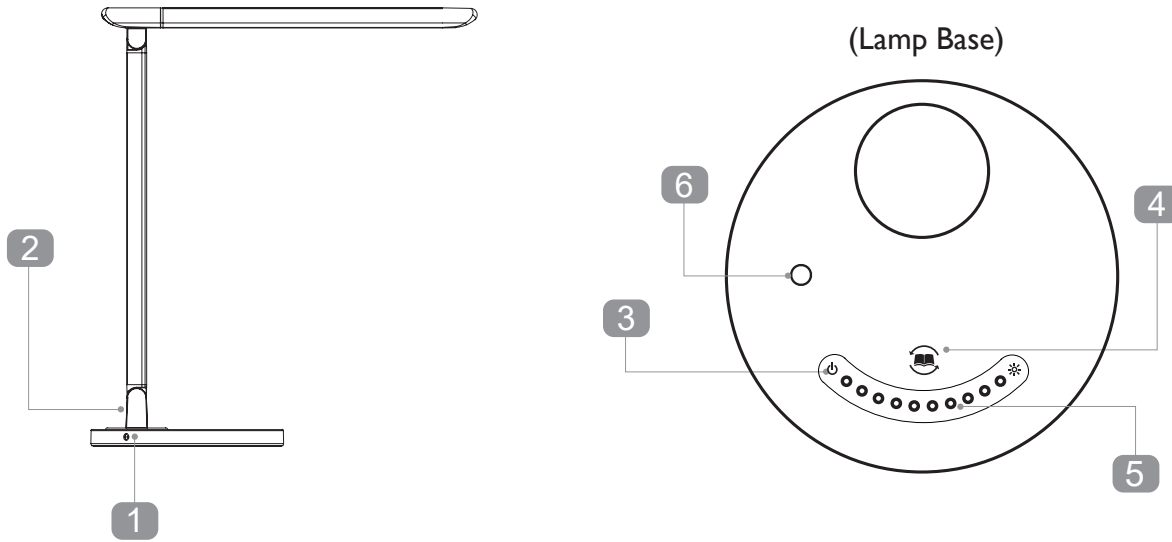

SPECIFICATIONS	DETAILS
MODEL	Mat 001
LIGHT SOURCE	LED
OPERATING VOLTAGE	DC10V / 1.2A
POWER	12W
LUMENS	800lm
RA	90
CCT	2700K-6500K
OPERATING TEMPERATURE	-10~40°C
LIFESPAN	50000 Hours
NET WEIGHT	900g
SWITCH STYLE	Touch, Tap
SPECIAL FEATURES	Touch Dimmer, Modern Design, Memory Function, No Glare Reflects on Screen, USB Charging Port, Dimmable.

VIRIBRIGHT

📞 (951) 268-7095

📠 (951) 279-4202

✉ sales@viribright.us

📍 355 E Rincon St, Ste 219
Corona, CA 92879

🌐 www.viribright.com

Product Diagram

- | | |
|----------------------|----------------------------|
| 1. Power Port | 4. Color Temperature |
| 2. USB Charging Port | 5. Light Brightness Slider |
| 3. Power Button | 6. Pen Holder Base |

WHATS IN THE BOX

- 1 x Matrix Desk Lamp
- 1 x Power Supply
- 1 x Pen Holder
- 1 x User Manual

How to Use

Power On/Off

- Connect the lamp to a wall outlet using the included power adapter, tap on the Power Button to turn on the lamp.
- Press and hold the Power Button for 2 seconds to turn off the lamp.