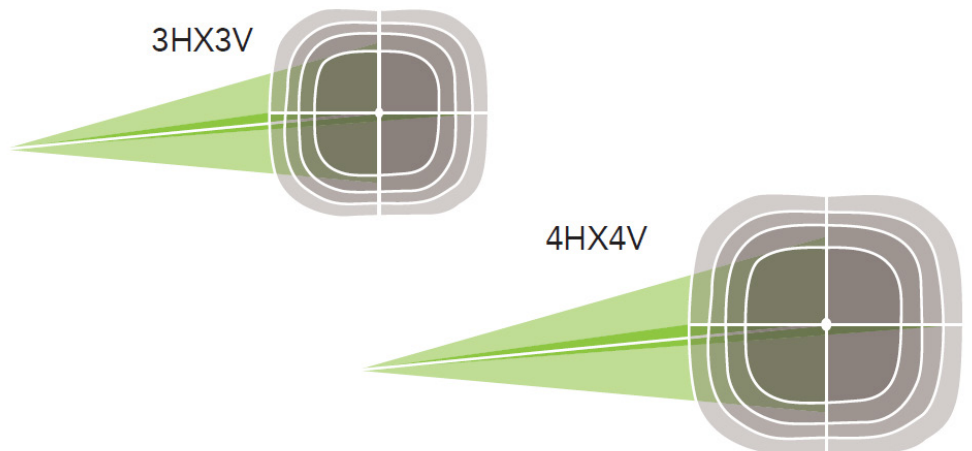

SPECIFICATIONS	DETAILS
LIFESPAN	100,000 HRS
OPERATING TEMP	-40F - 131°F
WARRANTY	10 Year
WATERPROOF	IP65
DIMMABLE	Standard with 0-10V dimming
WATTAGE	850W
POWER FACTOR	0.9
CCT	5000K
LIGHT EFFICIENCY	139 lpw
LIGHT DISTRIBUTION	3Hx3V, 4Hx4V
VOLTAGE	120-277 VAC or 347-480 VAC
LENGHT	17.46 In
CERTIFICATIONS	UL cUL wet location.
DIMENSIONS	23.8in × 18.5in × 17.46in

DIMENSIONS

650W: 63.47 lb

850W: 63.47 lb

PHOTOMETRICS

VIRIBRIGHT

📞 (951) 268-7095

📠 (951) 279-4202

✉ sales@viribright.us