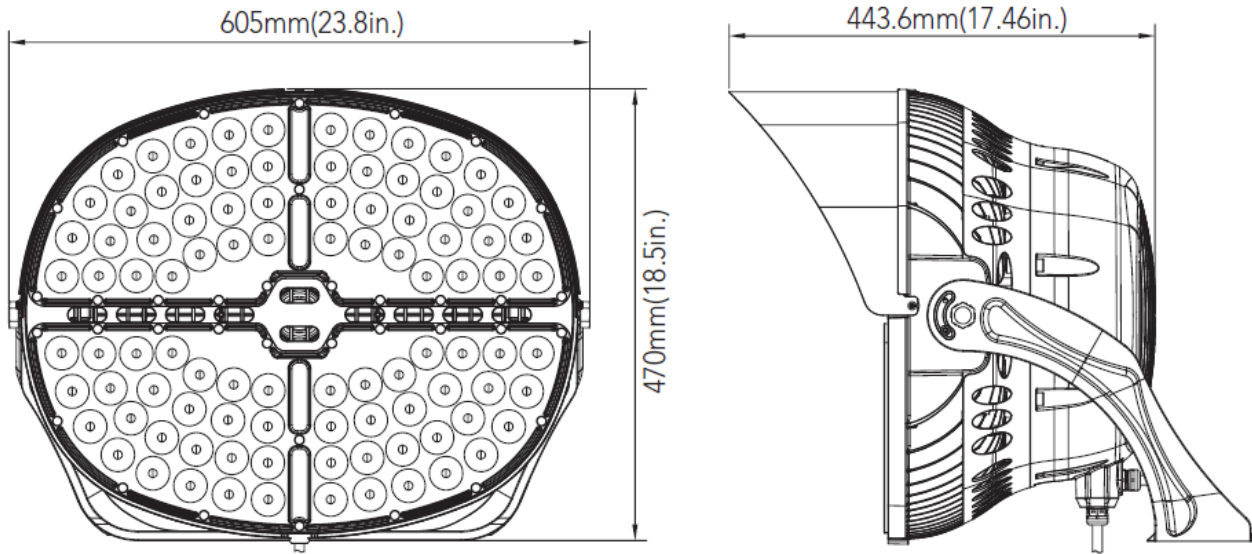

SPECIFICATIONS	DETAILS
LIFESPAN	100,000 HRS
OPERATING TEMP	-40F - 131°F
WARRANTY	10 Year
WATERPROOF	IP65
DIMMABLE	Standard with 0-10V dimming
WATTAGE	850W
POWER FACTOR	0.9
CCT	5000K
LIGHT EFFICIENCY	139 lpw
LIGHT DISTRIBUTION	3Hx3V, 4Hx4V
VOLTAGE	120-277 VAC or 347-480 VAC
LENGHT	17.46 In
CERTIFICATIONS	UL cUL wet location.
DIMENSIONS	23.8in × 18.5in × 17.46in

DIMENSIONS

650W: 63.47 lb

850W: 63.47 lb

PHOTOMETRICS

VIRIBRIGHT

📞 (951) 268-7095

📠 (951) 279-4202

✉ sales@viribright.us